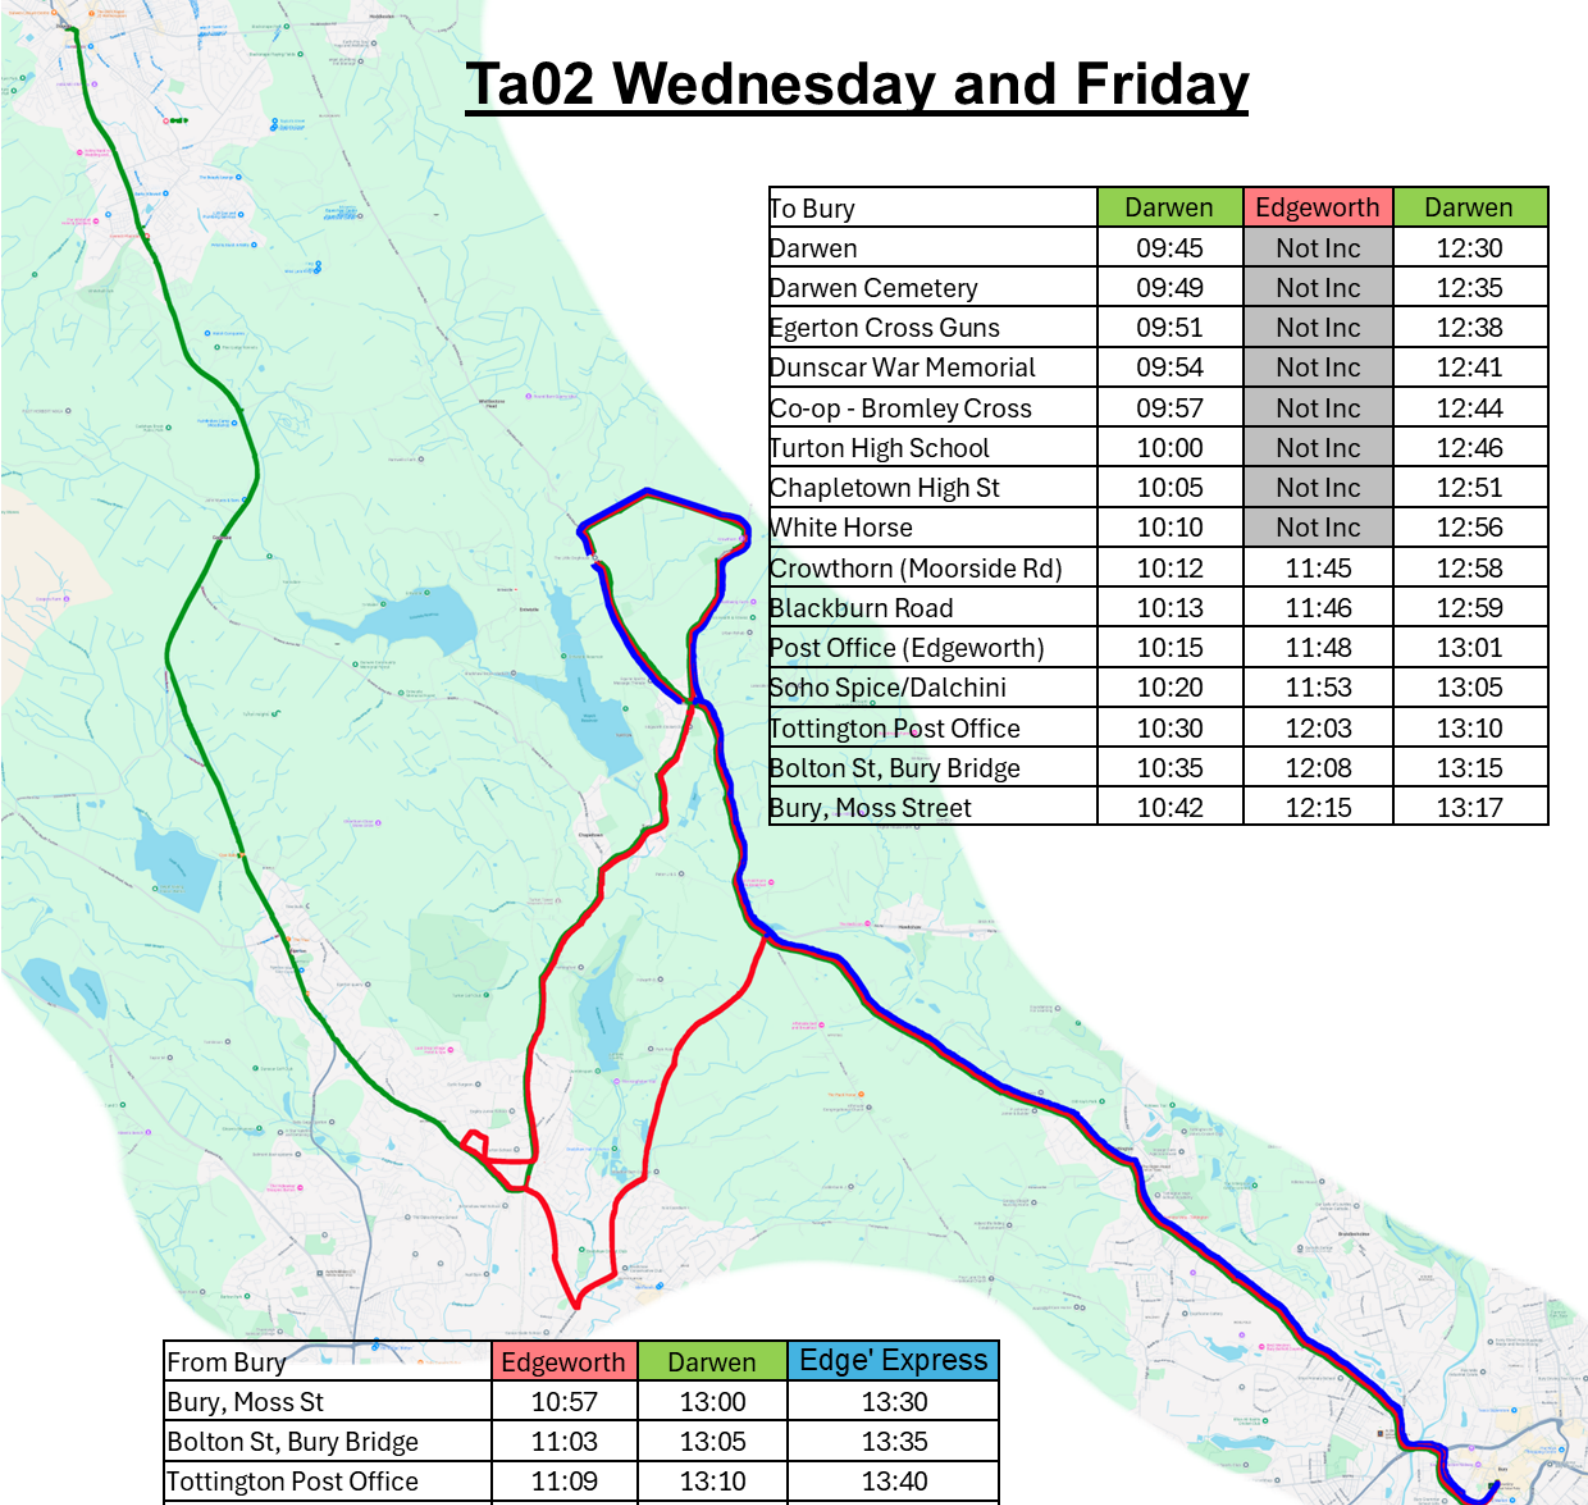

Ta02 Wednesday and Friday

| To Bury | Darwen | Edgeworth | Darwen |
|-------------------------|--------|-----------|--------|
| Darwen | 09:45 | Not Inc | 12:30 |
| Darwen Cemetery | 09:49 | Not Inc | 12:35 |
| Egerton Cross Guns | 09:51 | Not Inc | 12:38 |
| Dunscar War Memorial | 09:54 | Not Inc | 12:41 |
| Co-op - Bromley Cross | 09:57 | Not Inc | 12:44 |
| Turton High School | 10:00 | Not Inc | 12:46 |
| Chapletown High St | 10:05 | Not Inc | 12:51 |
| White Horse | 10:10 | Not Inc | 12:56 |
| Crowthorn (Moorside Rd) | 10:12 | 11:45 | 12:58 |
| Blackburn Road | 10:13 | 11:46 | 12:59 |
| Post Office (Edgeworth) | 10:15 | 11:48 | 13:01 |
| Soho Spice/Dalchini | 10:20 | 11:53 | 13:05 |
| Tottington Post Office | 10:30 | 12:03 | 13:10 |
| Bolton St, Bury Bridge | 10:35 | 12:08 | 13:15 |
| Bury, Moss Street | 10:42 | 12:15 | 13:17 |

| From Bury | Edgeworth | Darwen | Edge' Express |
|-------------------------|-----------|---------|---------------|
| Bury, Moss St | 10:57 | 13:00 | 13:30 |
| Bolton St, Bury Bridge | 11:03 | 13:05 | 13:35 |
| Tottington Post Office | 11:09 | 13:10 | 13:40 |
| Soho Spice/Dalchini | 11:13 | 13:13 | 13:43 |
| Bury Road, Walves Res | Not Inc | 13:14 | 13:44 |
| The Crofters (Church) | 11:19 | Not Inc | Not Inc |
| Co-op - Bromley Cross | 11:29 | Not Inc | Not Inc |
| Turton High School | 11:34 | Not Inc | Not Inc |
| Chapletown High St | 11:39 | Not Inc | Not Inc |
| White Horse | 11:43 | 13:17 | 13:47 |
| Crowthorn (Moorside Rd) | 11:45 | 13:19 | 13:49 |
| Blackburn Road | Not Inc | 13:20 | 13:50 |
| Post Office (Edgeworth) | Not Inc | 13:25 | 13:51 |
| Turton High School | Not Inc | 13:28 | 13:55 |
| Dunscar War Memorial | Not Inc | 13:31 | 13:58 |
| Egerton Cross Guns | Not Inc | 13:33 | Not Inc |
| Darwen Cem | Not Inc | 13:36 | Not Inc |
| Darwen Health Centre | Not Inc | 13:39 | Not Inc |
| Darwen | Not Inc | 13:42 | Not Inc |

- Darwen- Bury Route
- Edgeworth Route
- Edgeworth Express Route