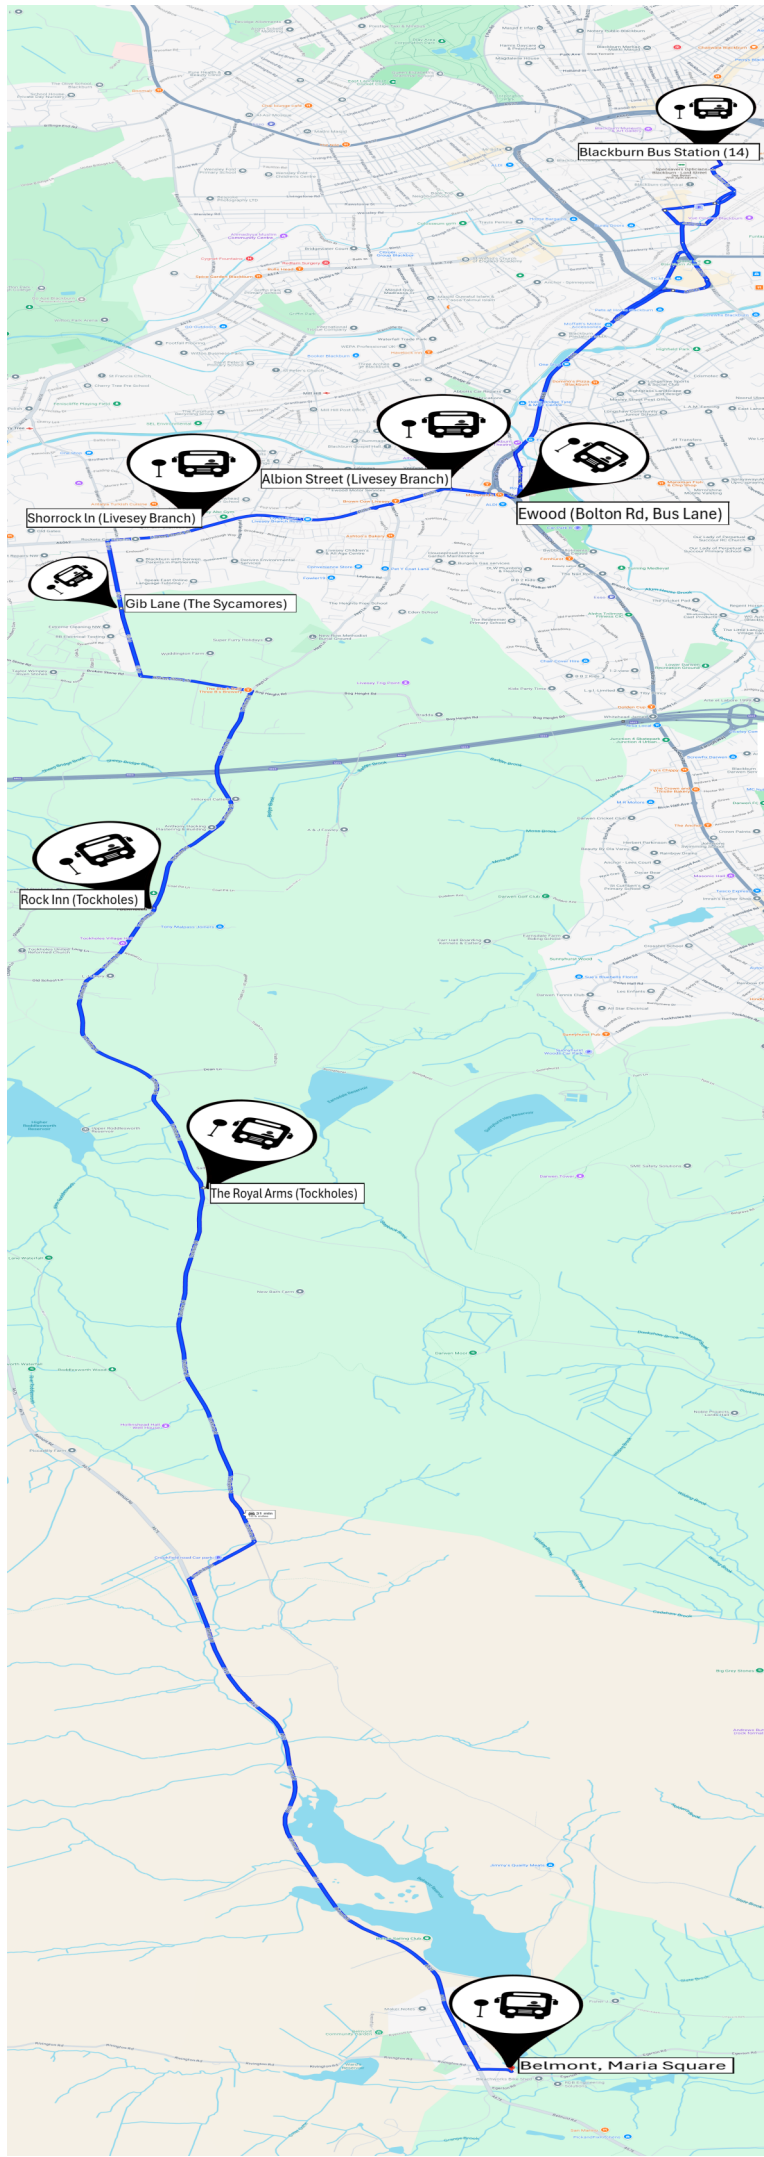

Let's keep it local

M11 Belmont Via Ewood Outgoing				
Blackburn Bus Station (14)	09:15	11:30	14:00	16:00
Ewood (Bolton Rd, Bus Lane)	09:21	11:36	14:06	16:06
Albion Street (Livesey Branch)	09:25	11:40	14:10	16:10
Shorrock In (Livesey Branch)	09:30	11:45	14:15	16:15
Gib Lane (The Sycamores)	09:33	11:48	14:18	16:18
Rock Inn (Tockholes)	09:39	11:54	14:24	16:24
The Royal Arms (Tockholes)	09:45	12:00	14:30	16:30
Belmont, Maria Square	09:55	12:10	14:40	16:40

M11 Belmont Via Ewood Incoming				
Belmont, Maria Square	10:00	12:15	14:45	16:45
The Royal Arms (Tockholes)	10:10	12:25	14:55	16:55
Rock Inn (Tockholes)	10:16	12:31	15:01	17:01
Gib Lane (The Sycamores)	10:22	12:37	15:07	17:07
Shorrock In (Livesey Branch)	10:25	12:40	15:10	17:10
Albion Street (Livesey Branch)	10:30	12:45	15:15	17:15
Ewood (Bolton Rd, Bus Lane))	10:34	12:49	15:19	17:19
Blackburn Bus Station (14)	10:40	12:55	15:25	17:25

M11 Belmont Via Ewood-

Mon-Fri

Blackburn Bus Station (14)

Albion Street (Livesey Branch)

Ewood (Bolton Rd, Bus Lane)

Shorrock In (Livesey Branch)

Gib Lane (The Sycamores)

Rock Inn (Tockholes)

The Royal Arms (Tockholes)

Belmont, Maria Square